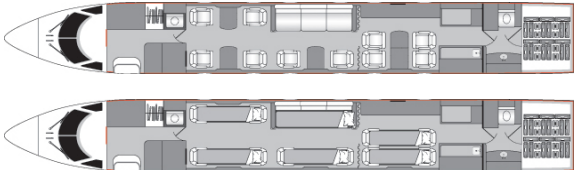

CABIN CONFIGURATION