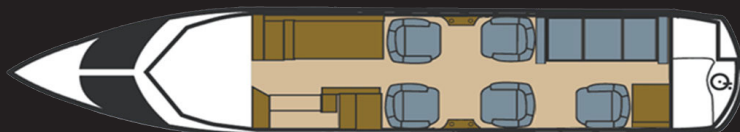

HAWKER 800XP | N874TX

8 Passenger Configuration | Luxurious Leather Seating | Forward Mini Gallery | Complimentary Wi-Fi

Cabin Configuration

Range	2540 nm	Cabin Height	5' 8"
Max Speed	514 mph	Cabin Width	6' 0"
Duration	5.3 hr	Cabin Length	21' 3"
Year	2005	Baggage Hold	48 cu ft
Interior	2020	Luggage	7 bags