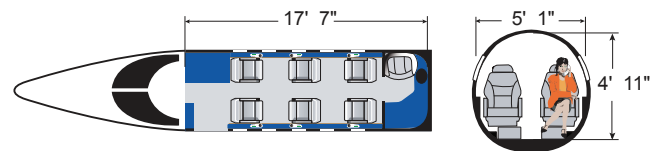

Features

Wi-Fi ..... Long-Range
Forward Galley ..... Moving Map
Enclosed Lav

Dreamline Aviation, LLC
7155 Valjean Ave., 2nd Floor
Van Nuys, CA 91406

(877) 457-5241
www.dreamlineaviation.com