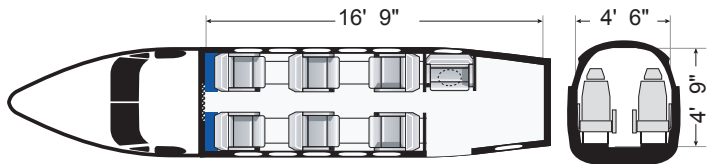

SPECIFICATIONS

Passengers	6 - 7
Internal Dimensions	
Cabin Length	16' 9"
Cabin Height	4' 9"
Cabin Width	4' 6"
Baggage Capacity	54 cf
Performance	
Speed	310 mph
Range (5 pax, ISA, IFR Reserves)	1,600 nm