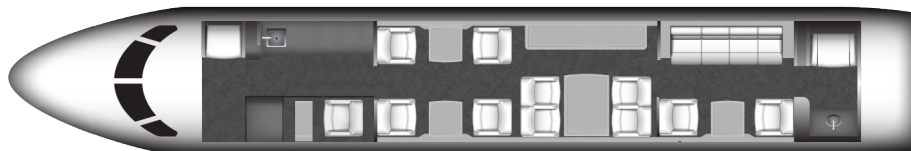

CONFIGURATION

CONTACT DETAILS:

800.889.5840

www.silverair.com

charter@silverair.com

Aircraft operated by FAA Part 135 Air Carrier,
Certificate #K95A353L