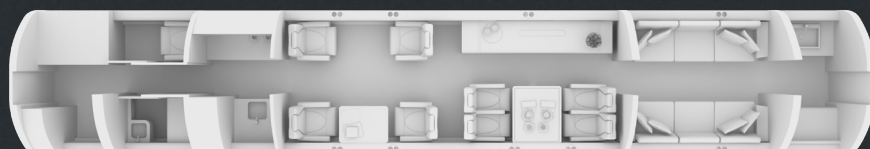

GLOBAL JET

CHARTER & BROKERAGE

GULFSTREAM 650ER

LX-JLK

14 pax

Up to 15* suitcases

5.52m³ - 195ft³

*depending on size of suitcases

7500 nm*

*depending on pax, load and weather

CABIN

YOM	2022
Crew	2 Pilots & 1 Flight Attendant
Crew rest	Yes
Bed capacity	3 Single + 2 double
Lavatory	Fwd & Aft
Pets allowed	No

DIMENSIONS

Cabin length	14.05 m	46 ft 10 in
Cabin width	2.49 m	8 ft 2 in
Cabin height	1.92 m	6 ft 3 in

EQUIPMENT

DVD Player	Yes - Blue Ray
Wifi	Yes - at additional cost
Satphone	Yes - at additional cost
Iphone/Ipad	Yes - 4 iPads

Galley	Fully equipped with Microwave, oven, Espresso machine, etc...

Audio/Video Distribution System (AVDS)	One dual slot Blu-ray/DVD/CD player incorporating two USB ports. AVDS nodes distribute audio and video inputs to the cabin speakers, headphones and monitor. Netflix, Press reader, Apple TV, etc...

[Click here to view the aircraft's 3D virtual tour](#)

[Click here to view the aircraft's video](#)