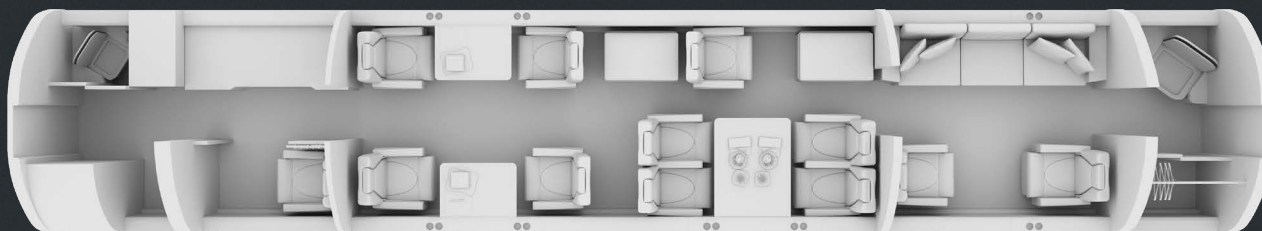

EQUIPMENT

CD-DVD Player	Yes
Wifi	Yes - at additional cost
Satphone	Yes
Galley	Fully equipped

[Click here to view the aircraft's 3D virtual tour](#)

[Click here to view the aircraft's video](#)