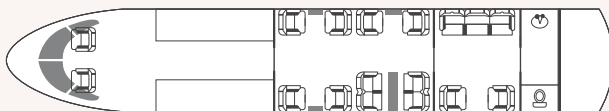

GULFSTREAM G650ER (T7-LXX)

YOM: 2017

Actual performance may be affected by final aircraft configuration (outfitting options, operating items) and by ATC routing and weather conditions.

CABIN

✈ Passengers	15
🛏 Beds (Persons)	6 (7)
👤 Cabin Attendant	Yes
📶 Satellite Phone	Yes
📀 CD/DVD	Yes
📶 Wifi	Yes
➔ Length	46.10 ft (14.27 m)
➔ Width	8.60 ft (2.59 m)
➔ Height	6.50 ft (1.96 m)
🧳 Baggage Capacity	195 cu.ft (5.50 m ³)
	1,000 lbs (454 kg)

PERFORMANCE

✈ Cruise Speed	516 kts
	956 km/h
✈ Max Speed (341 m/s 15°C)	616 kts
✈ Max Cruise Altitude	51,000 ft
	15,545 m
✈ Max Range	7,500 nm
	13,890 km
🕒 Max Hours Without Fuel Stop	13 h
<small>(Including 30 min fuel reserve and 2 pax)</small>	