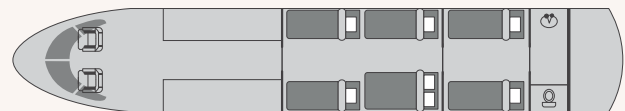

Night Configuration

INFORMATION & RESERVATIONS (24/7)

Asia T +852 3141 2027, charter.asia@tagaviation.com

Switzerland T +41 22 717 01 00, charter.gva@tagaviation.com

UK T +44 1252 377 977, charter.uk@tagaviation.com

France T +41 22 717 01 00, charter.europe@tagaviation.com