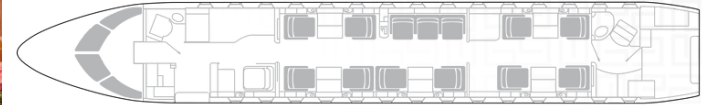

EXPERIENCE THE FINEST IN PRIVATE AVIATION

BOMBARDIER GLOBAL EXPRESS

CHARTER CONTACT DETAILS:

24/7 Line: +386 1 5609 704

E-mail: sales@elitavia.com

Year of Manufacture 2000

Refurbishment 2011

Seating Configuration

Cockpit 2
Jumpseat YES
Cabin 12
Bed capacity/persons 5/7
Lavatory 2

Aircraft Specifications

Max Range 5.700nm (10.556km)
Max cargo weight 425kg (937lbs)
Max cargo volume 5.2cb m (185cb ft)
Cargo door dimensions 109cm x 84cm
Cabin width 2.5m (8ft 2in)
Cabin height 1.92m (6ft 3in)
Cabin length 14.7m (48ft 4in)

Galley Equipment & Catering

- ☐ Microwave/Convection oven
- ☐ Nespresso espresso machine
- ☐ Ice drawer

Premium inflight dining to your taste

Connectivity & Entertainment

Wi-Fi on board (SwiftBroadband & KA-BAND) YES
SATCOM (Iridium) YES
DVD/VCP player YES
Airshow 400 system YES
PAX monitors 3

Expect Extraordinary at www.elitavia.com