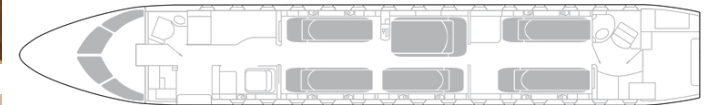

EXPERIENCE THE FINEST IN PRIVATE AVIATION

BOMBARDIER GLOBAL EXPRESS

CHARTER CONTACT DETAILS:

24/7 Line: +386 1 5609 704

E-mail: sales@elitavia.com

Year of Manufacture 2000

Refurbishment 2011

Seating Configuration

Cockpit 2
Jumpseat YES
Cabin 12
Bed capacity/persons 5/7
Lavatory 2

Aircraft Specifications

Max Range 5.700nm (10.556km)
Max cargo weight 425kg (937lbs)
Max cargo volume 5.2cb m (185cb ft)
Cargo door dimensions 109cm x 84cm
Cabin width 2.5m (8ft 2in)
Cabin height 1.92m (6ft 3in)
Cabin length 14.7m (48ft 4in)

Galley Equipment & Catering

- ☐ Microwave/Convection oven
- ☐ Nespresso espresso machine
- ☐ Ice drawer

Premium inflight dining to your taste

Connectivity & Entertainment

Wi-Fi on board (SwiftBroadband & KA-BAND) YES
SATCOM (Iridium) YES
DVD/VCP player YES
Airshow 400 system YES
PAX monitors 3

Expect Extraordinary at www.elitavia.com