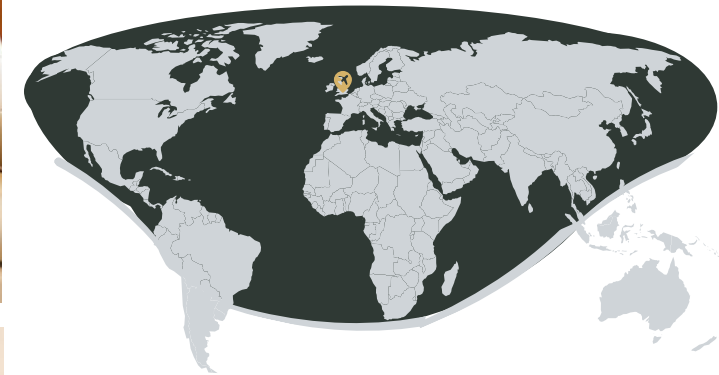

EXPERIENCE THE FINEST IN PRIVATE AVIATION

BOMBARDIER GLOBAL EXPRESS

CHARTER CONTACT DETAILS:

24/7 Line: +386 1 5609 704

E-mail: sales@elitavia.com

Year of Manufacture 2000

Refurbishment 2011

Seating Configuration

Cockpit 2
Jumpseat YES
Cabin 12
Bed capacity/persons 5/7
Lavatory 2

Aircraft Specifications

Max Range 5.700nm (10.556km)
Max cargo weight 425kg (937lbs)
Max cargo volume 5.2cb m (185cb ft)
Cargo door dimensions 109cm x 84cm
Cabin width 2.5m (8ft 2in)
Cabin height 1.92m (6ft 3in)
Cabin length 14.7m (48ft 4in)

Galley Equipment & Catering

- ☐ Microwave/Convection oven
- ☐ Nespresso espresso machine
- ☐ Ice drawer

Premium inflight dining to your taste

Connectivity & Entertainment

Wi-Fi on board (SwiftBroadband & KA-BAND) YES
SATCOM (Iridium) YES
DVD/VCP player YES
Airshow 400 system YES
PAX monitors 3

Expect Extraordinary at www.elitavia.com