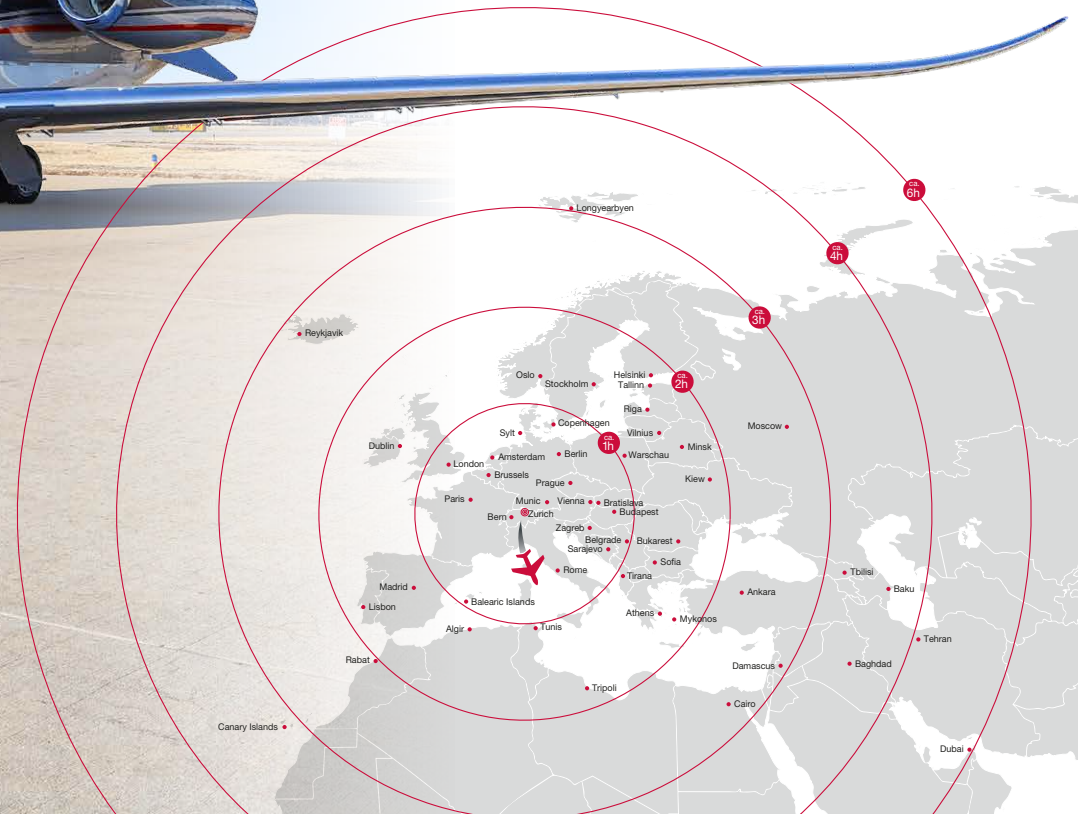

-  Base: Zurich/LSZH
-  Max Range: 5.000 km
-  Passengers: 8
-  Restroom: Yes
-  Pets (on request)

Cessna

# Citation Latitude

 HB-VMS

Cessna

## Specifications

Year of Manufacture	12.2022
Base	Zurich (LSZH)
Passengers	max. 8

## Performance

Cruise Speed	826 km/h
Max. Cruise Altitude	43,000 ft / 13400 m a.s.l
Max. Range	5.000 km