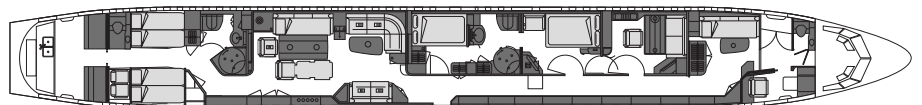

Fly Charter

Details

Model: Boeing BBJ2 (737-800)
Seating: 14-17 passengers
Crew: 2 pilots, 2 cabin attendants
Range: 5,100 nm | 9,445 km
Speed: 454 kts | 840 km/h
Endurance: 10:00 h
Height: 7'
Width: 11'7"
Luggage: 852 cu.ft

Amenities

Day Floorplan

Night Floorplan