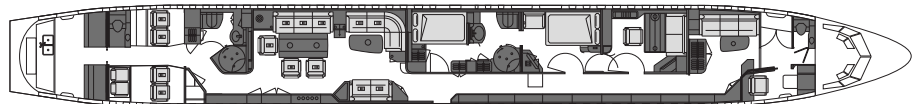

Fly Charter

Details

Model: Boeing BBJ2 (737-800)
Seating: 14-17 passengers
Crew: 2 pilots, 2 cabin attendants
Range: 5,100 nm | 9,445 km
Speed: 454 kts | 840 km/h
Endurance: 10:00 h
Height: 7'
Width: 11'7"
Luggage: 852 cu.ft

Amenities

Day Floorplan

Night Floorplan