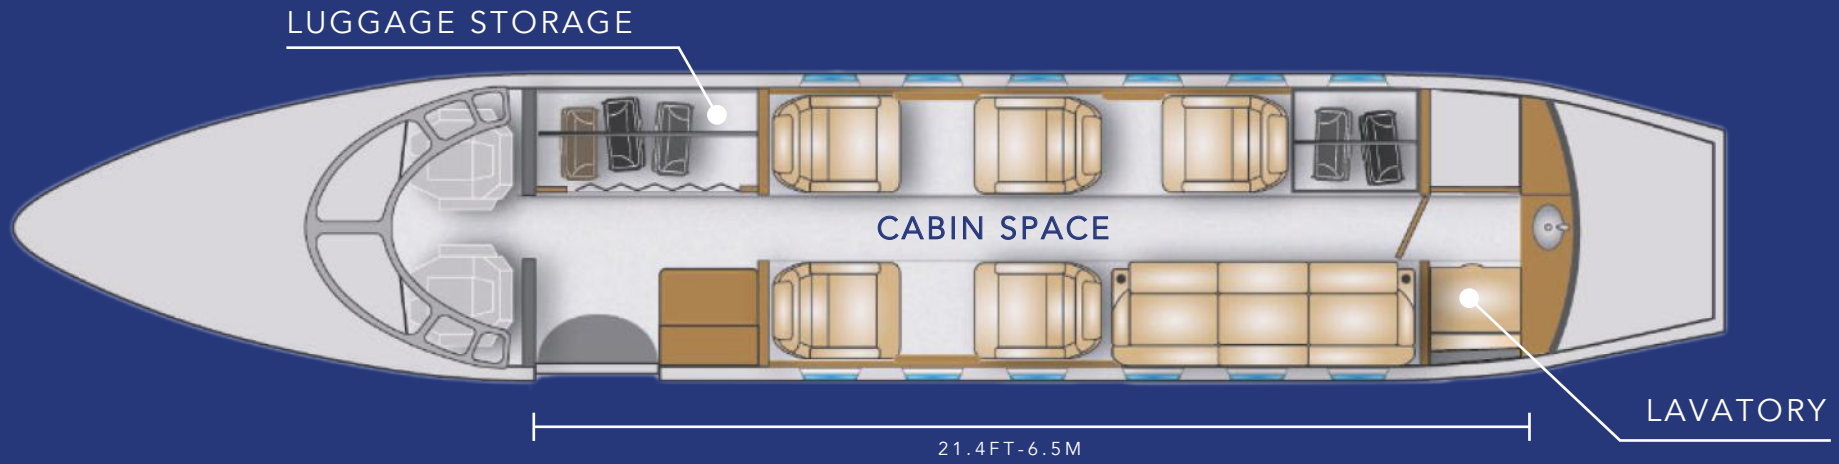

HAWKER 800XPi
SX-FLY

HAWKER 800XPi

SX-FLY

THE ESSENTIALS

REGISTRATION:	SX-FLY
MANUFACTURED:	2007
REFURBISHED:	2022

PERFORMANCE

CRUISE SPEED:	0,78 MACH	960KM/H
MAX RANGE:	2923 NM	5413KM
MAX CRUISE ALTITUDE:	41000FT	12445M

CABIN

PASSENGERS	8
CABIN ATTENDANT	YES
SATELLITE PHONE	YES
CD/DVD	YES
OVEN	NO
WIFI	NO
LENGTH	21 FT 4 IN - 6,5 M
WIDTH	6 FT - 1,82 M
HEIGHT	5 FT 9 IN - 1,8 M
LUGGAGE	6 BIG ONES OR 8 CABIN SIZE
LAVATORIES	1 AFT

CABIN HEIGHT:	5.9FT-1.75M
CABIN WIDTH:	6FT-1.83M
CABIN LENGTH:	21.4FT-6.5M

HAWKER 800XPi
SX-FLY

MARATHON AIRLINES S.A.
HQ: 14 Lontou Str., 16675 Glyfada, Attica - Greece
Tel.: +30 210 9607400 | Mob.: +30 6972013200
www.flymarathon.aero