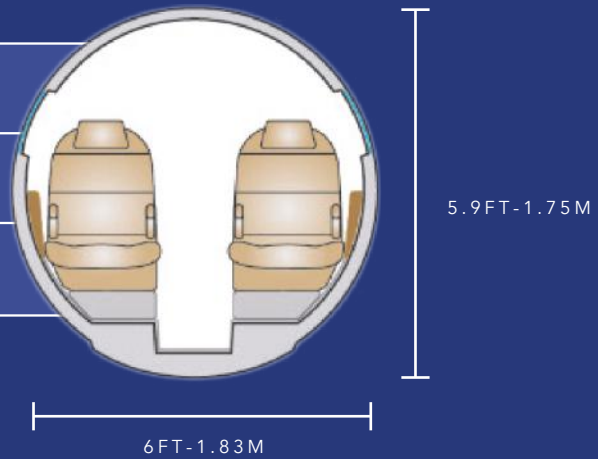

HAWKER 800XPi
SX-FLY

HAWKER 800XPi

SX-FLY

THE ESSENTIALS

REGISTRATION:	SX-FLY
MANUFACTURED:	2007
REFURBISHED:	2022

PERFORMANCE

CRUISE SPEED:	0,78 MACH	960KM/H
MAX RANGE:	2923 NM	5413KM
MAX CRUISE ALTITUDE:	41000FT	12445M

CABIN

PASSENGERS	8
CABIN ATTENDANT	YES
SATELLITE PHONE	YES
CD/DVD	YES
OVEN	NO
WIFI	NO
LENGTH	21 FT 4 IN - 6,5 M
WIDTH	6 FT - 1,82 M
HEIGHT	5 FT 9 IN - 1,8 M
LUGGAGE	6 BIG ONES OR 8 CABIN SIZE
LAVATORIES	1 AFT

CABIN HEIGHT:	5.9FT-1.75M
CABIN WIDTH:	6FT-1.83M
CABIN LENGTH:	21.4FT-6.5M

HAWKER 800XPi
SX-FLY

MARATHON AIRLINES S.A.
HQ: 14 Lontou Str., 16675 Glyfada, Attica - Greece
Tel.: +30 210 9607400 | Mob.: +30 6972013200
www.flymarathon.aero