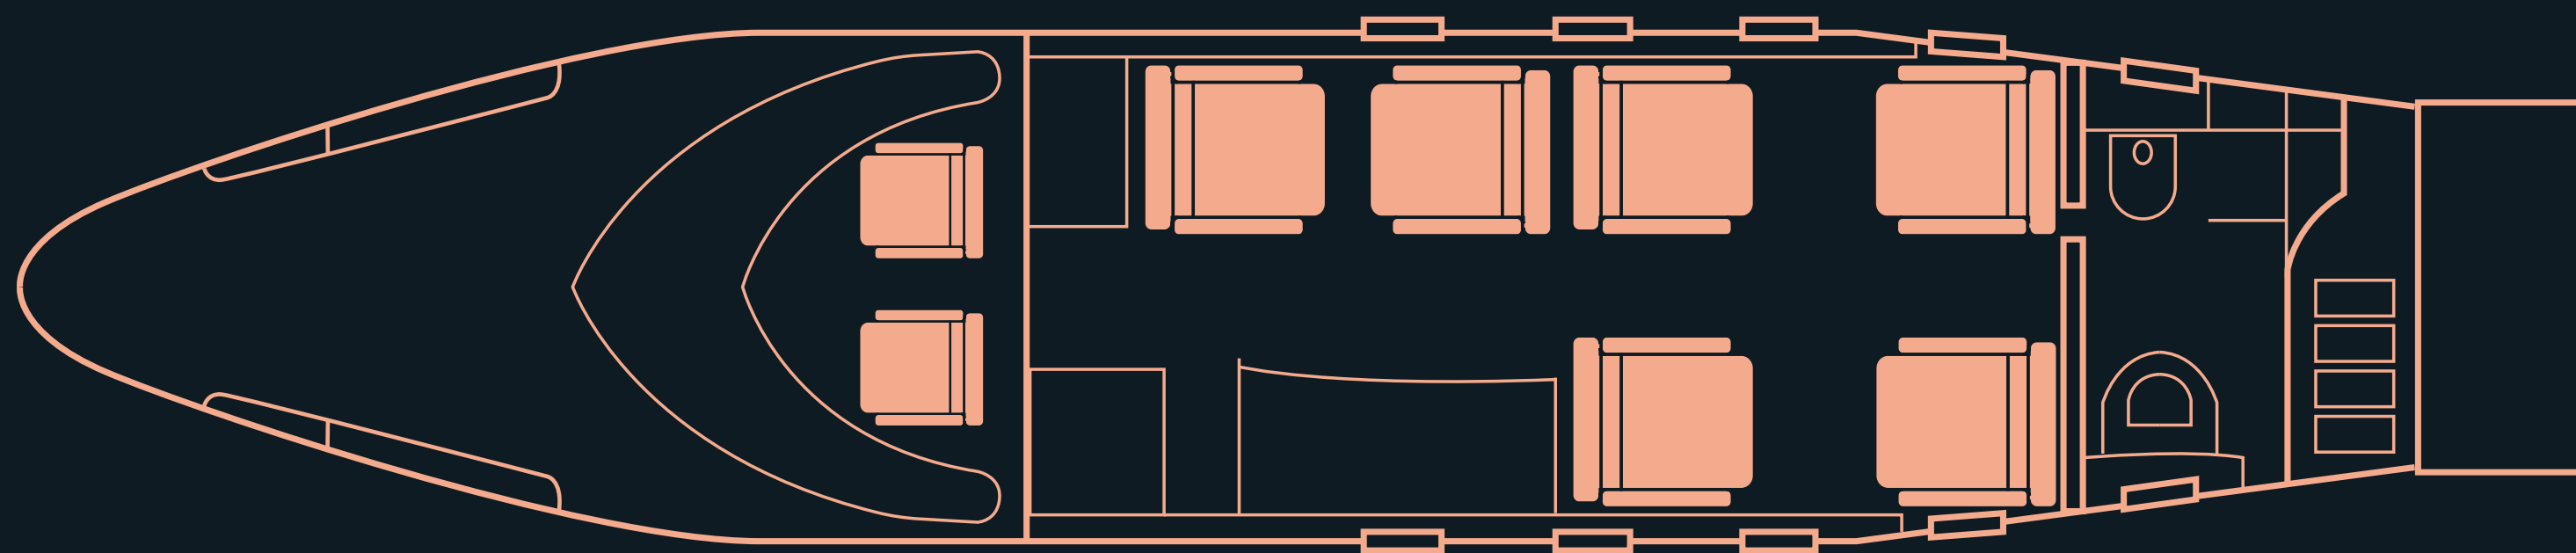

Capacity	Crew	Crew Rest	Smoking
6 passengers	2 pilots, FA upon request	NO	NO

All specifications subject to verification upon inspection

sales@unionaviation.aero +371 60 002 607 unionaviation.aero
Ziemelu street 4, Riga. Int. Airport, Marupes Parish, LV-1053, Latvia