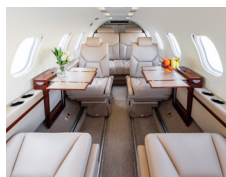

N311EW | Learjet 31A

[MORE IMAGES](#)
Click Here

Range of Hours	3.0
Year Manufactured	1992
Year Refurbished	2021
Passengers	8
Lavatory	Forward
Configuration	N/A

Berths	0
Cabin Height	4' 3
Food Heating	None
Baggage Area	40 Cubic Feet
Amenities	Free Domestic Wifi