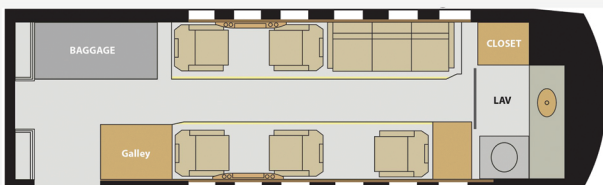

HAWKER 800 N117HH

CAPACITY: 8 PASSENGERS

FLIGHT HOURS: 6

CABIN: HEIGHT 5'10" | LENGTH 21'4" | VOLUME 604 CUBIC FEET

BAGGAGE CAPACITY | 48 CUBIC FEET

FORWARD GALLEY WITH MICROWAVE

ENCLOSED LAVATORY

LEATHER SEATS