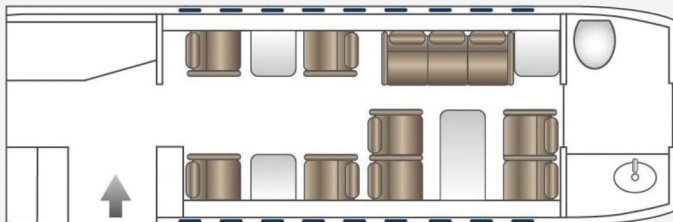

CONTACT TAVAERO FOR RATES AND AVAILABILITY

WWW.TAVAERO.COM | 713-643-5387 | CHARTER@TAVAERO.COM