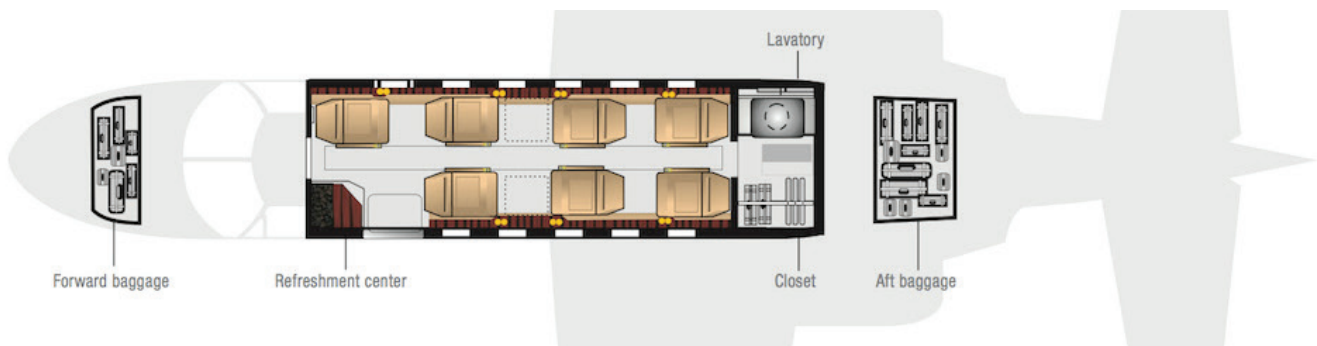

CESSNA CITATION BRAVO

Year of Make:
2005

Baggage:
73 ft 3

Wifi: 
None

Range:
1,720 miles

SAMPLE CABIN LAYOUT

| | |
|--------------------|---|
| PASSENGERS: | 7 passengers in executive seating |
| AMENITIES: | Non-Smoking, fully enclosed potty, coffee pot |