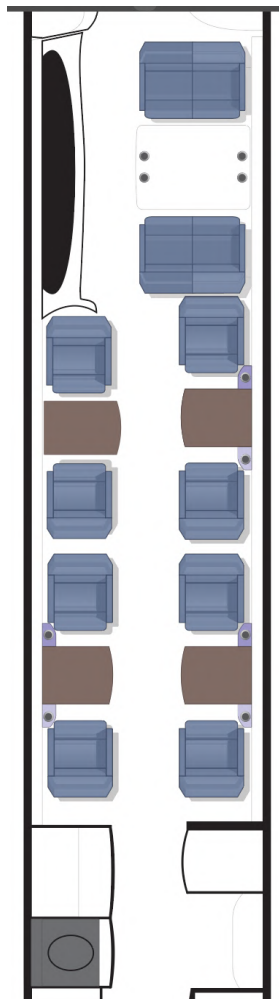

# GULFSTREAM G-IV SP

Interior Refurb 2011

Exterior Refurb 2011

12 EXECUTIVE SEATS

4,353 NM RANGE

464 KNOT CRUISE SPEED

45,000 FT CEILING

## Interior Amenities

- Wifi
- MagnaStar Phone System
- Airshow 400
- High Definition Monitors
- 12 Captains Chairs in Club Configuration.

## Cabin Specifications

- Cabin Height = 6'2
- Cabin Width = 7'4
- Cabin Length = 45'1
- Baggage Volume = 169 Cubic Feet

Palm Beach

Santa Ana

San Jose

Farmingdale

Teterboro

Austin