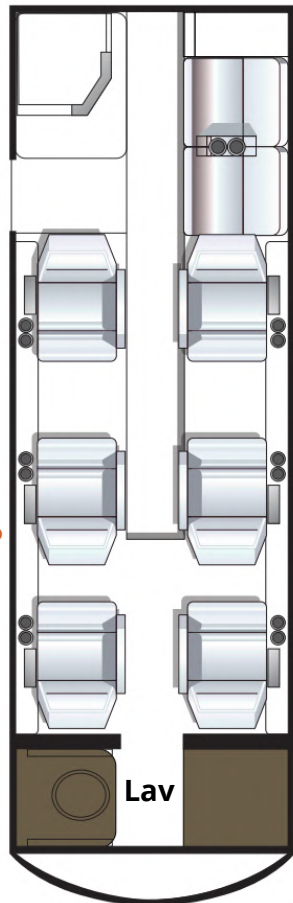

2000 CITATION EXCEL

Rufurbished
Interior 2017
Exterior 2015

With 8 Executive seats
it has a range of 1,628 nm,
cruise speed of 499 knots and a
ceiling of 41,000 ft.

Interior Amenities

- Unlimited Domestic Wifi
- 9 Passenger Capability with Belted Lav.
- Largest Baggage Compartment in its Class

Cabin Specifications

- Cabin Height 5' 8"
- Cabin Width 5' 6"
- Cabin Length 18' 6"
- Baggage Volume 90 Cubic Feet

Palm Beach

Santa Ana

San Jose

Farmingdale

Teterboro

Austin