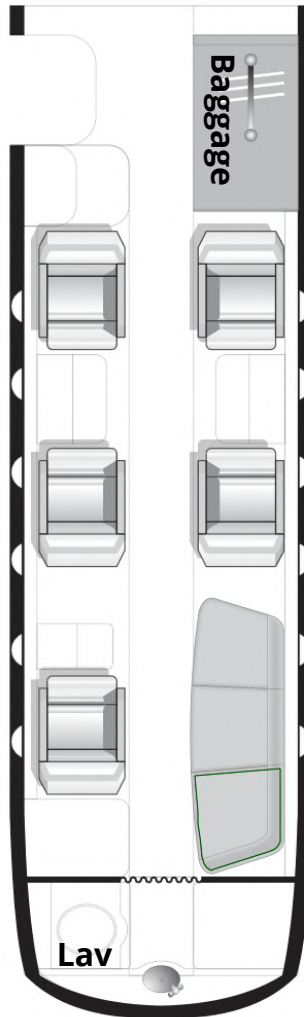

2006

HAWKER 850XP

REFURBISHED
EXTERIOR 2015 INTERIOR 2015

8 EXECUTIVE SEATS
2,545 NM RANGE
424 KNOT CRUISE SPEED
41,000 FT CEILING

Interior Amenities

- Unlimited complimentary GoGo 4G WiFi
- Airshow 4000
- Dual DVD & Seat Monitors
- Satellite Phone

Cabin Specifications

- Cabin Height = 5'9"
- Cabin Width = 6'0"
- Cabin Length = 21'4"
- Baggage Volume = 48 Cubic Feet

Palm Beach

Santa Ana

San Jose

Farmingdale

Teterboro

Austin