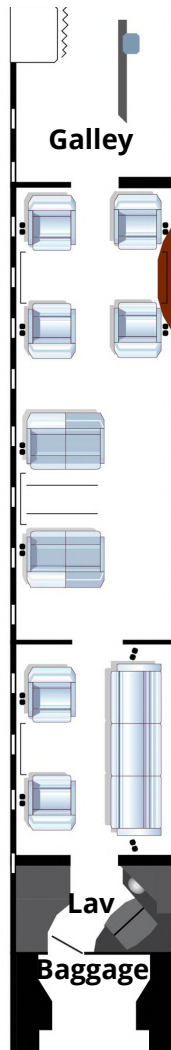

2004

LEGACY 600

REFURBISHED
INTERIOR 2016
EXTERIOR 2016

13 EXECUTIVE SEATS
3,766 NM RANGE
436 KNOT CRUISE SPEED
41,000 FT CEILING

Interior Amenities

- Unlimited Domestic 4G WiFi
- GoGo L5 Video and Audio streaming with built in Inflight Entertainment
- Large luggage capacity fitting approx 30 pieces.

Cabin Specifications

- Cabin Height = 6'0
- Cabin Width = 6'11
- Cabin Length = 49'9
- Baggage Volume = 286 Cubic Feet

Palm Beach Santa Ana San Jose Farmingdale Teterboro Austin

855.FLYALRN Flyalerion.com