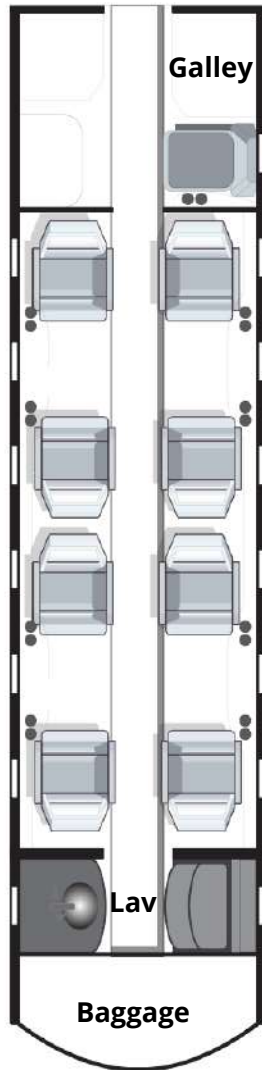

2006

CITATION SOVEREIGN

REFURBISHED
INTERIOR 2020
EXTERIOR 2014

9 EXECUTIVE SEATS
3,276 NM RANGE
400 KNOT CRUISE SPEED
39,000 FT CEILING

Interior Amenities

- Unlimited Domestic 4G WiFi
- Interior refurbished 2020
- Large Aft Baggage Compartment
- Satcom phone system

Cabin Specifications

- Cabin Height = 5'6
- Cabin Width = 5'5
- Cabin Length = 25'3
- Baggage Volume = 100 Cubic Feet

Palm Beach Santa Ana San Jose Farmingdale Teterboro Austin

855.FLYALRN Flyalerion.com