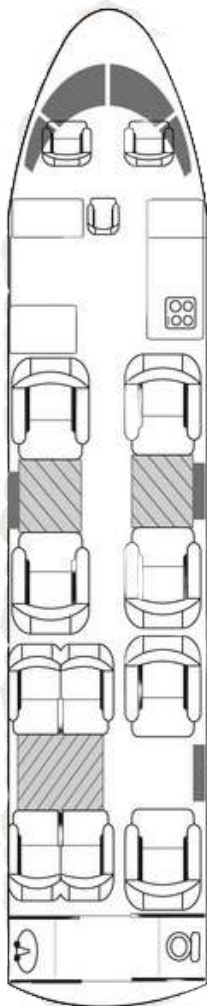

2012  
**FALCON 2000LX**

REFURBISHED  
INTERIOR 2012  
EXTERIOR 2021

10 EXECUTIVE SEATS  
3,600 NM RANGE  
450 KNOT CRUISE SPEED  
41,000 FT CEILING

### Interior Amenities

- Unlimited Domestic 4G WiFi
- 10 Captain Chair Configuration. Each with Cabin Management System Controls.
- Airshow 400
- High Definition Monitors

### Cabin Specifications

- Cabin Height = 6'2
- Cabin Width = 7'8
- Cabin Length = 26'2
- Baggage Volume = 131 Cubic Feet

Palm Beach Santa Ana San Jose Farmingdale Teterboro Austin

855.FLYALRN Flyaleron.com