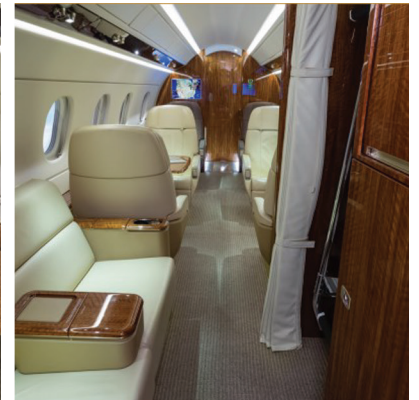

# LEGACY 450

Less than 1000 Hours Total Time, Like New!

**Year of Make:**  
2016

**Baggage:**  
Externally Loaded  
180 cubic ft

**Wifi:**   
Coming Q4 2022

**Range:**  
2,904 miles

SAMPLE  
CABIN  
LAYOUT

**PASSENGERS:**

9 total (4 executive club seats, 2 place divan, 2 forward facing rear seats, 1 belted lavatory seat)

**AMENITIES:**

Non-smoking, in-flight air show, microwave, Nespresso machine

**Contact us today to book your next charter!**