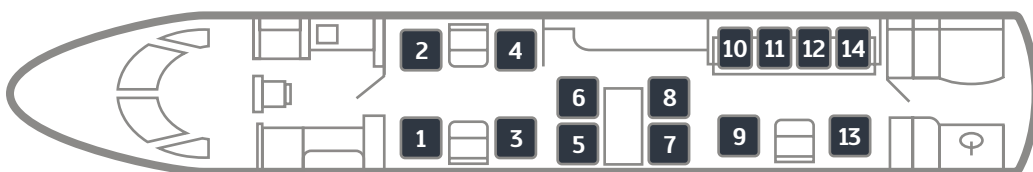

MAX RANGE
7700 km

WI-FI
Domestic
& Global
on request

**SEATING
CAPACITY**
14

**SLEEPING
CAPACITY**
6

HOME BASE
USA
KSNA

DIMENSIONS
Cabin Length
46 ft 11 in
Cabin Height
9 ft 2 in
Cabin Width
10 ft 3 in

MANUFACTURE
2014

REFURB DATE
2021