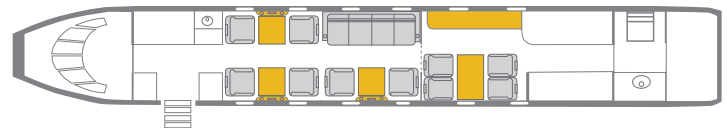

GULFSTREAM G450

FREE DOMESTIC GOGO WIFI ONBOARD

FEATURES

- Seats 14 passengers
- 4 Beds Available Onboard
- DVD Player / Airshow
- Flight Phone / 110V Outlets
- Full Rear Galley
- Convection Oven / Microwave / Toaster
- Espresso Machine / Coffee Maker
- Forward and Aft Lavatories

PERFORMANCE* : Range (statute miles): 5000 - Cruising Speed (mph): 480
SPECIFICATIONS: Cabin Height: 6.2 ft, Width: 7.3 ft, Length: 45.1 ft - Baggage: 169 cu. ft
For more information, please visit solairus.aero/fleet/gulfstream-g450-NY.Area