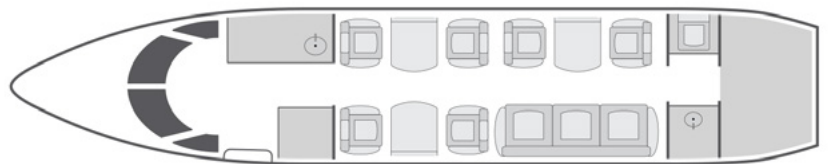

GULFSTREAM G280
| 9
| 4G INTERNATIONAL

- Factory-delivered 2020 aircraft with all-leather seating featuring 6
- club seats and aft 3-place divan
- High speed Ka-band international Wi-Fi
- Entertainment system features dual HD cabin monitors with digital media server in addition to Apple TV and iPad
- Forward galley with oven, microwave, chilled storage & coffee maker
- Gulfstream Cabin Management System
- Wireless flight phone
- Aft lavatory

FLOORPLAN