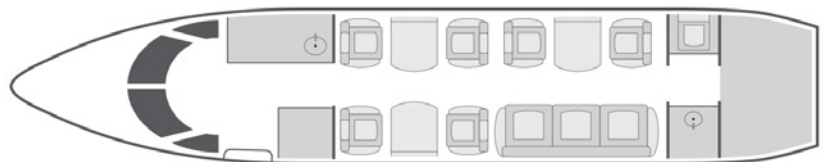

✈ | **GULFSTREAM G280** | 9 | **DOMESTIC/INTERNATIONAL** | 📶

- Comfortable 9 passenger executive configuration
- Equipped with complimentary domestic Wi-Fi
- Full service forward galley
- Fully private aft lavatory
- Aircell Satellite phone service with cordless handset in cabin
- Extensive entertainment system with video monitors featuring Airshow, DVD, and CD, and iPod connectivity

FLOORPLAN