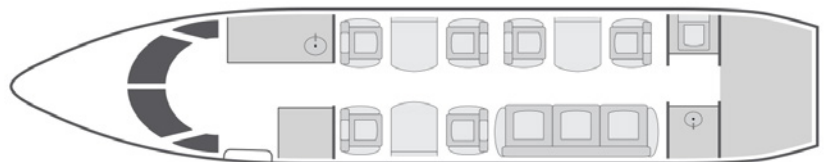

✈️ | **GULFSTREAM G280** | 9 | **DOMESTIC/INTERNATIONAL** | 📶

- Comfortable 9 passenger executive configuration with aft 3 place divan
- Equipped with complimentary domestic Wi-Fi
- Full service forward galley
- Fully private aft lavatory
- Aircell Satellite phone service with cordless handset in cabin
- Extensive entertainment system with video monitors featuring Airshow, DVD, and CD, and iPod connectivity

FLOORPLAN