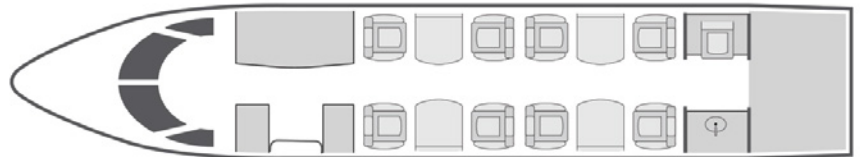

AIRCRAFT

PASSENGERS

WI-FI

 CHALLENGER 350	8	4G DOMESTIC	
--	----------	--------------------	---

- Interior features 8 executive seats
- 2017 aircraft with all-leather seating
- Complimentary high-speed domestic Wi-Fi
- 22" widescreen monitors with Blu-ray and Gogo Vision streaming media service
- Flight phone
- Forward galley with microwave and espresso machine

FLOORPLAN

Year	2017
Range	3,300 NM
Lavatories	1
Baggage	106 ft ³
Cabin H/L/W	6'1" x 25'2" x 7'2"