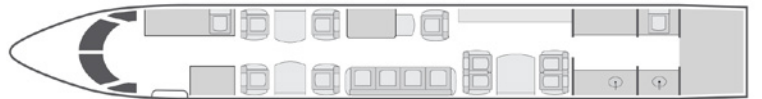

✈️ | **GULFSTREAM GIV-SP** | 13 | **4G DOMESTIC** | 📶

- 13 passenger seating with forward four-place club, mid cabin VIP workstation opposite four-place divan, and aft four-place conference group
- 2021 refurbished interior with quilted leather seating
- Equipped with complimentary domestic 4G Wi-Fi
- Entertainment system with Blu-ray player and Gogo Vision streaming video service
- Airshow with cabin monitors
- Full aft galley with oven and microwave
- Satellite phone system
- Sleeps up to 5 passengers
- Private aft lavatory

FLOORPLAN