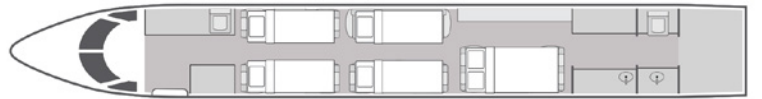

AIRCRAFT

PASSENGERS

WI-FI

✈️ | **GULFSTREAM GIV-SP** | 13 | **4G DOMESTIC** | 📶

- 13 passenger seating with forward four-place club seating, mid-cabin three-place divan opposite two-place club seating, and aft cabin four-place conference table
- 2020 refurbished interior with quilted leather seating
- Equipped with complimentary domestic 4G Wi-Fi
- Bluetooth enabled surround sound
- Entertainment system with DVD/CD player
- Airshow with cabin monitor
- Full aft galley with oven and microwave
- Satellite phone system
- Sleeps up to 6 passengers
- Forward and aft lavatories

FLOORPLAN

SLEEPING CONFIGURATION

Year	2000
Interior Refurbishment	2020
Range	4,200 NM
Lavatories	2
Sleeps	5
Baggage	169 ft ³
Cabin H/L/W	6'2" x 45'1" x 7'4"