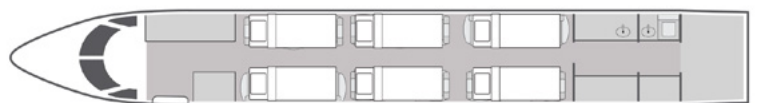

AIRCRAFT

PASSENGERS

WI-FI

✈️ | **GULFSTREAM GIV-SP** | 14 | **4G DOMESTIC** | 📶

- 14 passenger seating with forward three-place divan opposite two-place club, four-place mid-cabin club, and aft three-place divan opposite two place club
- 2021 refurbished interior with quilted leather seating
- Equipped with complimentary domestic 4G Wi-Fi
- Entertainment system with DVD/CD player
- Airshow with cabin monitors
- Full aft galley with oven and microwave
- Satellite phone system
- Sleeps up to 6 passengers
- Private aft lavatory

FLOORPLAN

SLEEPING CONFIGURATION

Year	1999
Interior Refurbishment	2021
Range	4,200 NM
Lavatories	1
Sleeps	6
Baggage	169 ft ³
Cabin H/L/W	6'2" x 45'1" x 7'4"