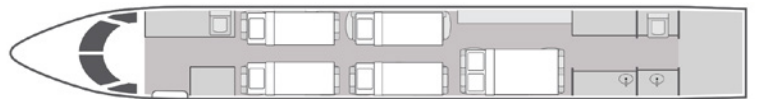

AIRCRAFT

PASSENGERS

WI-FI

✈️ | **GULFSTREAM GIV-SP** | 13 | **4G DOMESTIC** | 📶

- 13 passenger seating with forward four-place club seating, mid-cabin three-place divan opposite two-place club seating, and aft cabin four-place conference table
- 2020 refurbished interior with quilted leather seating
- Equipped with complimentary domestic 4G Wi-Fi
- Bluetooth enabled surround sound
- Entertainment system with DVD/CD player
- Airshow with cabin monitor
- Full aft galley with oven and microwave
- Satellite phone system
- Sleeps up to 6 passengers
- Forward and aft lavatories

FLOORPLAN

SLEEPING CONFIGURATION

Year	2000
Interior Refurbishment	2020
Range	4,200 NM
Lavatories	2
Sleeps	5
Baggage	169 ft ³
Cabin H/L/W	6'2" x 45'1" x 7'4"