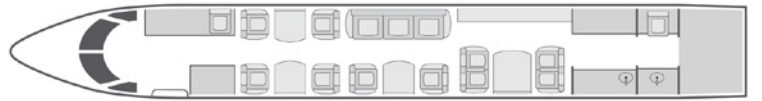

AIRCRAFT

PASSENGERS

WI-FI

✈️ | **GULFSTREAM GIV-SP** | 13 | **4G DOMESTIC** | 📶

- 13 passenger seating with forward four-place club seating, mid-cabin three-place divan opposite two-place club seating, and aft cabin four-place conference table
- 2020 refurbished interior with quilted leather seating
- Equipped with complimentary domestic 4G Wi-Fi
- Bluetooth enabled surround sound
- Entertainment system with DVD/CD player
- Airshow with cabin monitor
- Full aft galley with oven and microwave
- Satellite phone system
- Sleeps up to 6 passengers
- Forward and aft lavatories

FLOORPLAN

SLEEPING CONFIGURATION

Year	2000
Interior Refurbishment	2020
Range	4,200 NM
Lavatories	2
Sleeps	5
Baggage	169 ft ³
Cabin H/L/W	6'2" x 45'1" x 7'4"