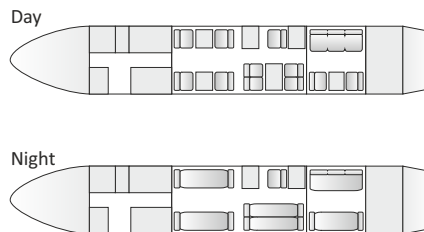

premiumjet

/ GLOBAL EXPRESS XRS OE-IGP

The Global Express is a large cabin business jet which delivers ultra-long range, speed and short field capabilities, with greater efficiency than has ever previously been achievable, always offering an unparalleled experience in terms of comfort and luxury to all its passengers.

/ Range Map & Floorplan

/ Impressions

/ Aircraft Specification

Registration	OE-IGP
Year of Manufacture	2008
Passengers	up to 14
Cruising speed	490 kts / 910 km/h
Max. Range	5'800 nm / 10'700 km

/ Environment