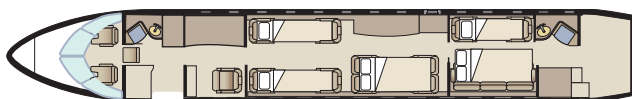

Night Configuration

Connectivity

JetConnex Ka-band Satellite WiFi
International WiFi at additional cost
Gogo Vision 360 entertainment

Galley

Full forward galley
Microwave and oven
Coffee maker

Entertainment

Honeywell Ovation Cabin
Entertainment System
Three large LED monitors
Four personal monitors
USB charging power outlets at each seat

Lavatory

Forward lavatory
Aft lavatory with full vanity