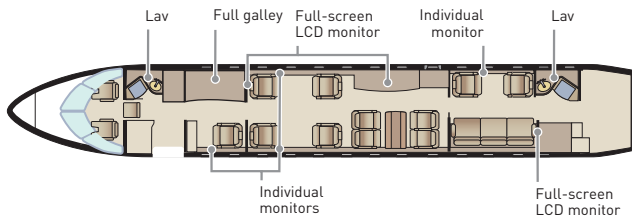

# GLOBAL EXPRESS

Passengers	12
Sleeps	6
Year of Manufacture	2003
Year of Refurbishment	2021
Range	6000 NM / 12 Hours
Baggage Capacity	195 cubic feet
Domestic & International WiFi	Yes
Lavatory	2
Cabin Width	8.2'
Cabin Height	6.3'
Cabin Length	48.4'

## Day Configuration

## Entertainment

Honeywell Ovation Cabin  
Entertainment System  
Three large LED monitors  
Four personal monitors  
USB charging power outlets at each seat