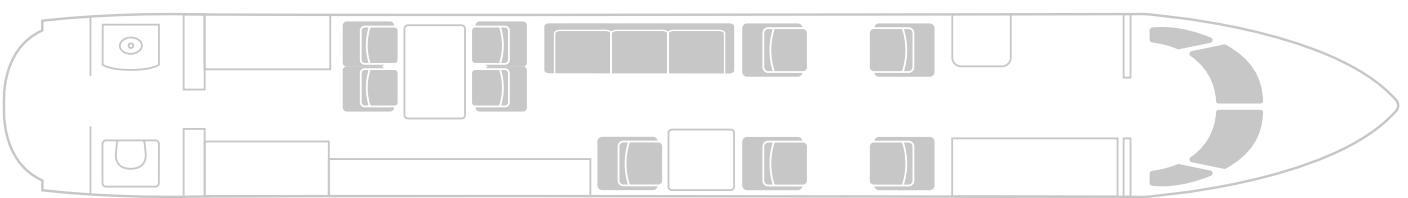

PLANET 9 GULFSTREAM IV-SP

N178PT

The ultra-long range Gulfstream aircraft is designed to fly up to 9 hours at a time, making it the perfect solution for inter-continental journeys. With an elegant, large cabin interior, this aircraft is capable of comfortably seating up to 12 passengers with bedding arrangement for 5.

 Pax
12

 Sleeps
5

 Range
9 hours

 Wi-fi
Gogo Wireless

HISTORY

YOM	1993
REFURBISHED	2017

CABIN

PASSENGERS	12
CREW	2 pilots / 1 flight attendant
SATELLITE PHONE	Yes
WI-FI	Gogo Wireless
LAVATORY	2
BAGGAGE	12-14 medium cases
LENGTH	45 ft / 13.71 m
WIDTH	7.3 ft / 2.37 m
HEIGHT	6.1 ft / 1.85 m

PERFORMANCE

MAX RANGE	4,987 nm / 9,235 km
MAX SPEED	550 mph / 885 km/h
MAX HOURS	9

CONFIGURATION

Day configuration – 12 passengers

Night configuration – 4 beds / sleeps 5 passengers

+1 855 629 9997 | sales@flyplanet9.com | flyplanet9.com
7415 Hayvenhurst Place, Van Nuys, CA 91406, USA