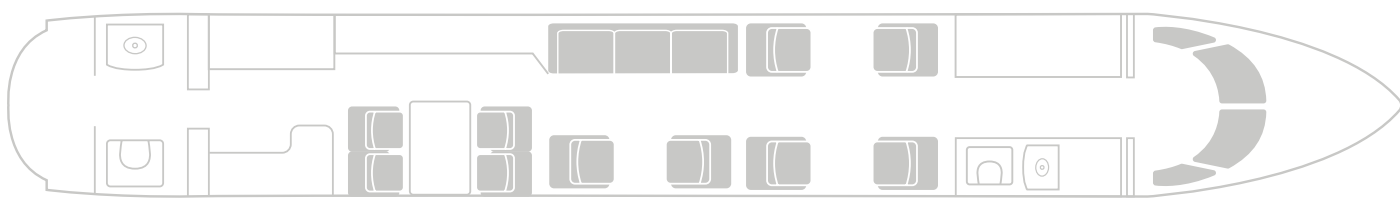

Night configuration – 5 beds / sleeps 6 passengers