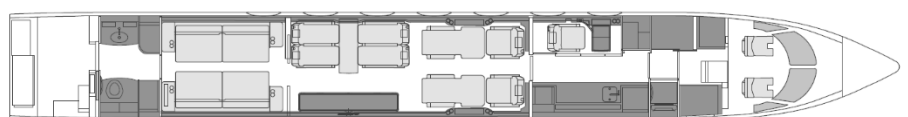

Fly Charter

Details

Model: Gulfstream G550
Seating: 12 passengers / 8 max on charter
Crew: 2 pilots, 1 flight attendant
Range: 6,750 nm | 12,501 km
Speed: 460 kts | 852 km/h
Endurance: 12:30 h
Height: 1.88 m
Width: 2.24 m
Luggage: 18-20 pieces of max 25kg each

Day Floorplan

Night Floorplan

Amenities