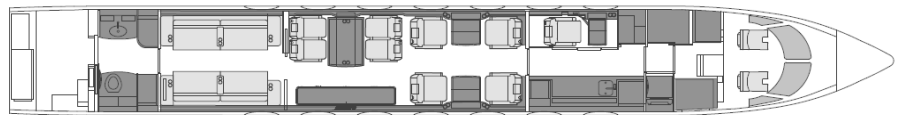

Fly Charter

Details

Model: Gulfstream G550
Seating: 12 passengers / 8 max on charter
Crew: 2 pilots, 1 flight attendant
Range: 6,750 nm | 12,501 km
Speed: 460 kts | 852 km/h
Endurance: 12:30 h
Height: 1.88 m
Width: 2.24 m
Luggage: 18-20 pieces of max 25kg each

Day Floorplan

Night Floorplan

Amenities