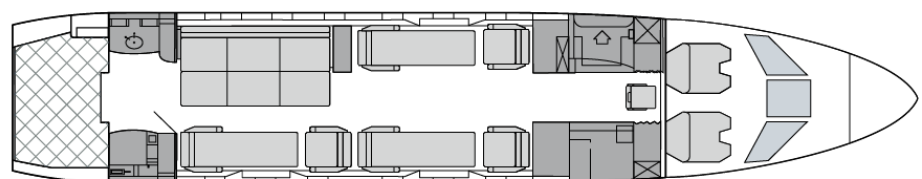

Fly Charter

Details

Model: Falcon 2000LX
 Seating: 9 passengers
 Crew: 2 pilots, 1 cabin attendant
 Range: 4,000 nm | 7,400 km
 Speed: 460 kts | 852 km/h
 Endurance: 7.0 h
 Height: 1.88 m
 Width: 2.34 m
 Luggage: 10-12 pieces of max 25kg each

Amenities

Day Floorplan

Night Floorplan