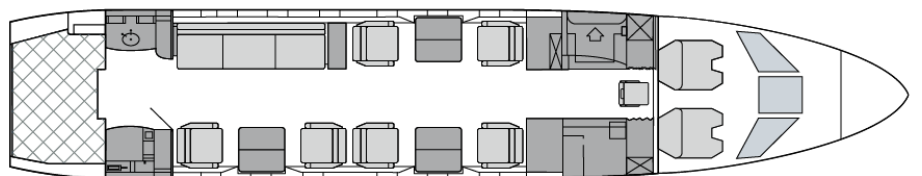

Fly Charter

Details

Model: Falcon 2000LX
 Seating: 9 passengers
 Crew: 2 pilots, 1 cabin attendant
 Range: 4,000 nm | 7,400 km
 Speed: 460 kts | 852 km/h
 Endurance: 7.0 h
 Height: 1.88 m
 Width: 2.34 m
 Luggage: 10-12 pieces of max 25kg each

Amenities

Day Floorplan

Night Floorplan