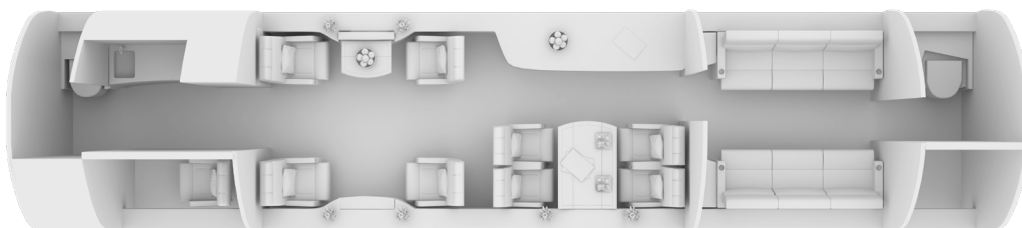

EQUIPMENT

On demand Stage Video	1000 films, musique & series / possibility to plug clients device
Wifi	Yes (Ka band / fast Wifi) - at additional cost
Satphone	Yes
Iphone/Ipad	Yes
Galley	Fully equipped

Other features Very experienced crew, latest and newest Falcon 8X in the charter market; Equipped with Falcon Eye - latest technology of infrared camera