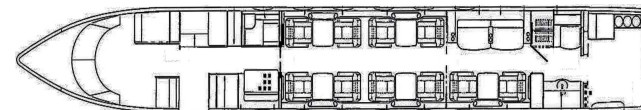

GlobalAviation

Gulfstream V

Features

The GV's expansive cabin is designed for ultimate comfort for coast to coast or intercontinental business and leisure travel. The full size forward galley and aft lav give the passengers an optimal sense of privacy. Five berthable beds with Primadonna bedding and the divan provide luxury sleep accommodations for up to six passengers. Ultra long range and comfort makes the GV the best choice for transcontinental travel.

Gulfstream V Specifications

Passenger Seating	14
Range N/M	6,500
Cruising Speed	587 mph
Cabin Width	7.35 ft.
Cabin Length	50.20 ft.
Cabin Height	6.17 ft.
Base	HIO

Amenities

- Full Galley
- CD, DVD & Blu-Ray
- Air Show
- 110V AC
- Convection Oven and Microwave
- Enclosed Lav
- Pet Friendly