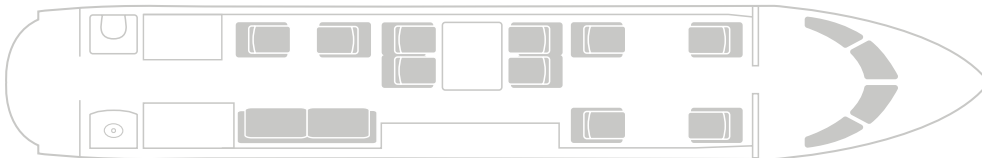

Day Configuration – 13 passengers

Night Configuration – 5 beds / sleeps 7 passengers