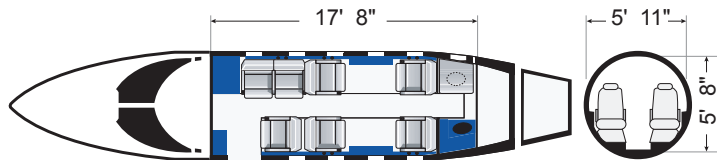

Dreamline Aviation, LLC
16461 Sherman Way, Suite 210
Van Nuys, CA 91406

(877) 457-5241
www.dreamlineaviation.com