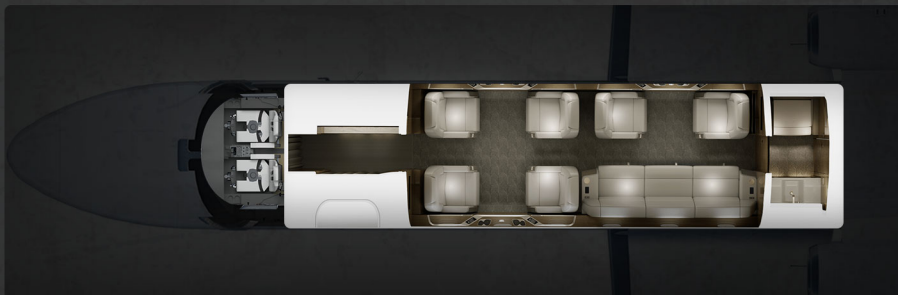

LATITUDE 33°

2019 BOMBARDIER CHALLENGER 350 N369LL

Experience the ultimate in private aviation services.

Max Range
3,200 NM

Cruising Speed
548 MPH

Max Seating
9

Free
WiFi*

*WiFi available over the 48 contiguous U.S. states