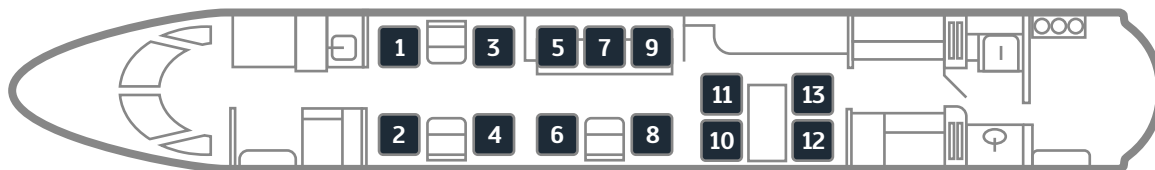

MAX RANGE
8,519 km
4,600 NM

WI-FI
domestic

SEATING CAPACITY
13

SLEEPING CAPACITY
6

HOME BASE
USA
SNA

DIMENSIONS
Cabin Length
40 ft 4 in
Cabin Height
6 ft 2 in
Cabin Width
7 ft 4 in

MANUFACTURED
1996

REFURB DATE
2012