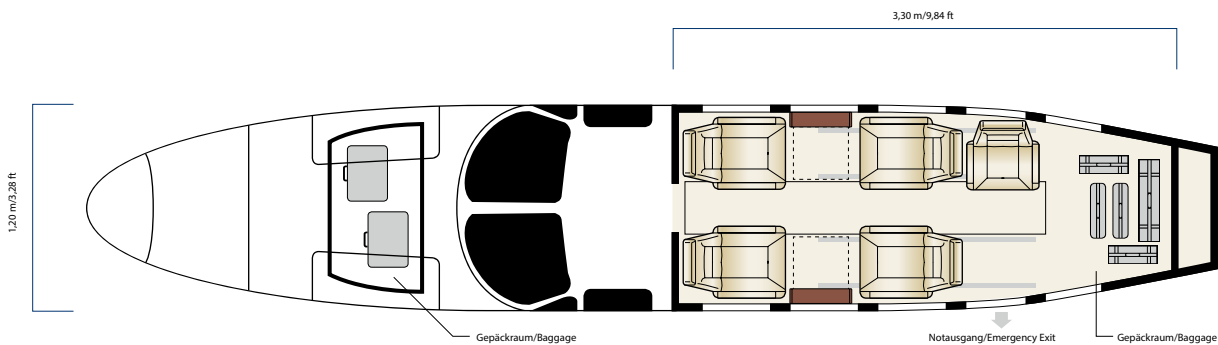

Cessna 425 Conquest I

Registration: D-IAWE
Passagiere/Passengers: 4+1
Crew: Pilot/Co-Pilot
Geschwindigkeit/Speed: 460 km/h
Reichweite/Range: up to 2200 km
(depending on loading
& weather consitions)

Hersteller/Manufacturer: Cessna Aircraft
Company

Interieur/Interior:

- Elegante Ledersitze/Elegant leather seats
- Druckkabine/Pressurized cabin

Catering

- VIP Catering
- Open Bar

Aerowest GmbH

Nordstr. 18 (GAT II) | 30855 Langenhagen
Tel. +49 (0) 511 737 000 | Fax +49 (0) 511 721 806
E-Mail ops@aerowest.net | www.aerowest.net