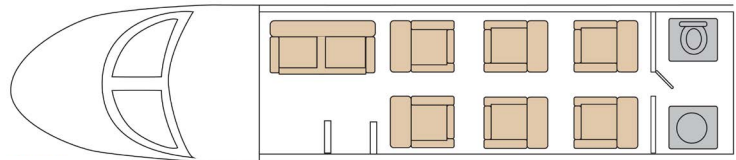

CESSNA

CITATION XLS: N717NB

Power & Performance - Elegance & Luxury

The Citation XLS offers the comfort and capacity of a mid-size jet while still retaining the short field performance and operating efficiencies of many light jets. The 5' 8" stand up cabin comfortably accommodates eight passengers with a ninth smaller seat located in the aft lavatory. Passengers will have access to a fully enclosed washroom partitioned by sliding wood doors.

This aircraft is equipped with a two-place, leather side-facing couch with fold down center armrest and six leather, pedestal (swivel) passenger seats. These seats are furnished with pillow top head rests and stowable armrests and each has access to manual window shades with soft touch window reveals. Experience the simple elegance of the XLS.

Comfort, Performance, No Compromises.

Year Manufactured	2007
Year of Interior	2007
Repaint	2017
Capacity	8+1 guests
Range	1,974 sm
Wi-Fi	Domestic

Interior Appointments, N717NB

- ① A beautiful refreshment center featuring hand finished hardwood cabinets, wine caddy, hot liquid container, catering drawer and miscellaneous general storage.
- ② Enclosed washroom partitioned by sliding wood doors.
- ③ Fully-equipped galley accommodates all of your fine dining needs.
- ④ Secure, high-speed Domestic Wi-Fi technology
- ⑤ Personal entertainment displays accompanying each bucket seat
- ⑥ Manual window shades and soft touch window reveals