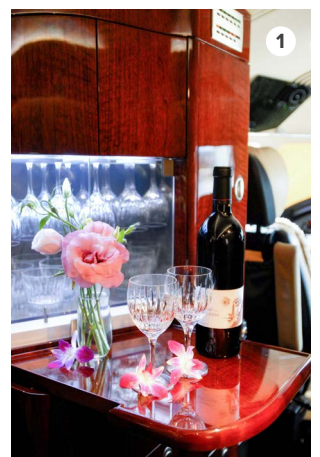

View more photos at:
www.acijet.com/fleet or Snap: