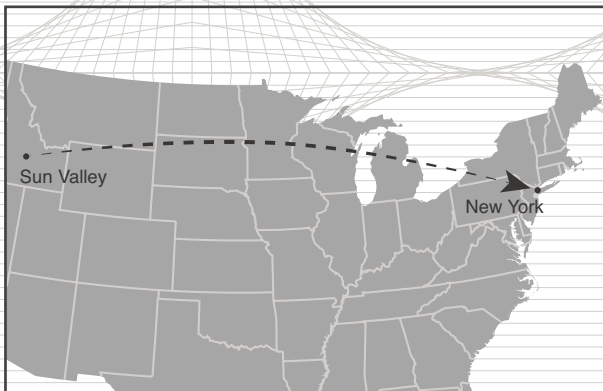

CITATION CJ3

The CJ3 is a significant update to the Citation line of light business jets. This current production model offers impressive range, speed as well as a modern and spacious cabin. The sole focus of the CJ3 has been on convenience, comfort and safety. You will feel confident traveling in an aircraft with a state of the art flight deck. This luxurious CJ3 is sure to meet your business and personal demands.