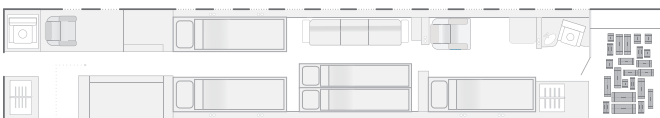

FOR MORE INFORMATION CALL OR EMAIL

t. +44 (0)20 7361 9777
e. flyejme@ejme.com