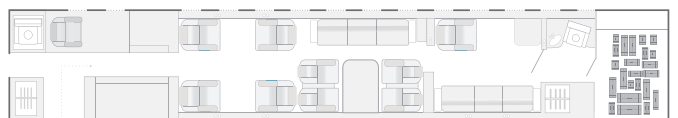

FOR MORE INFORMATION CALL OR EMAIL

t. +44 (0)20 7361 9777
e. flyejme@ejme.com